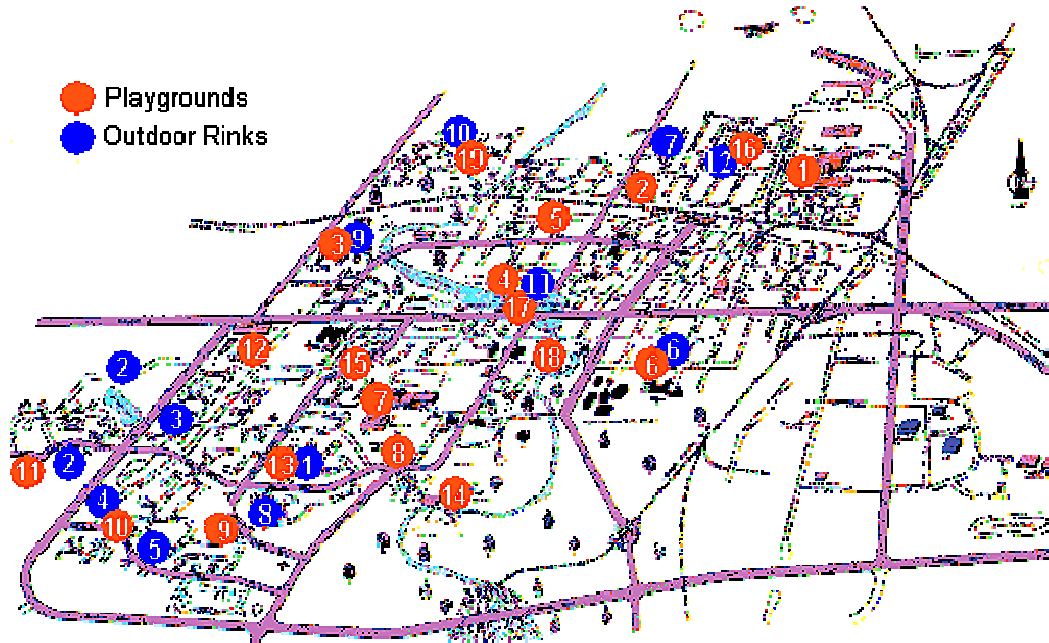

# Outdoor Rinks

## Snowbank Rinks

1. Castle Playground - 41 Avenue & 59 Street
2. Duggan Park - Duggan Lake 43 Avenue & 70 Street
3. Elizabeth Heights Reserve - 67 Street & 43 Avenue
4. 67 Street Close and 38 Avenue
5. Century Meadows Reserve - on Enevold Drive
6. Shuman Playground - in alley between 47 Street & 48 Street on 47 Avenue
7. Kingman Reserve - 54 Avenue & 52 Street
8. Reserve area South of 59 Street Close and 39 Avenue
9. Lions Creative Playground - 50 Avenue & 65 Street
10. Victoria Park - 54 Avenue
11. Mirror Lake - 5402 - 48 Avenue
12. St. Pats Rink - 54 Avenue & 50 Street