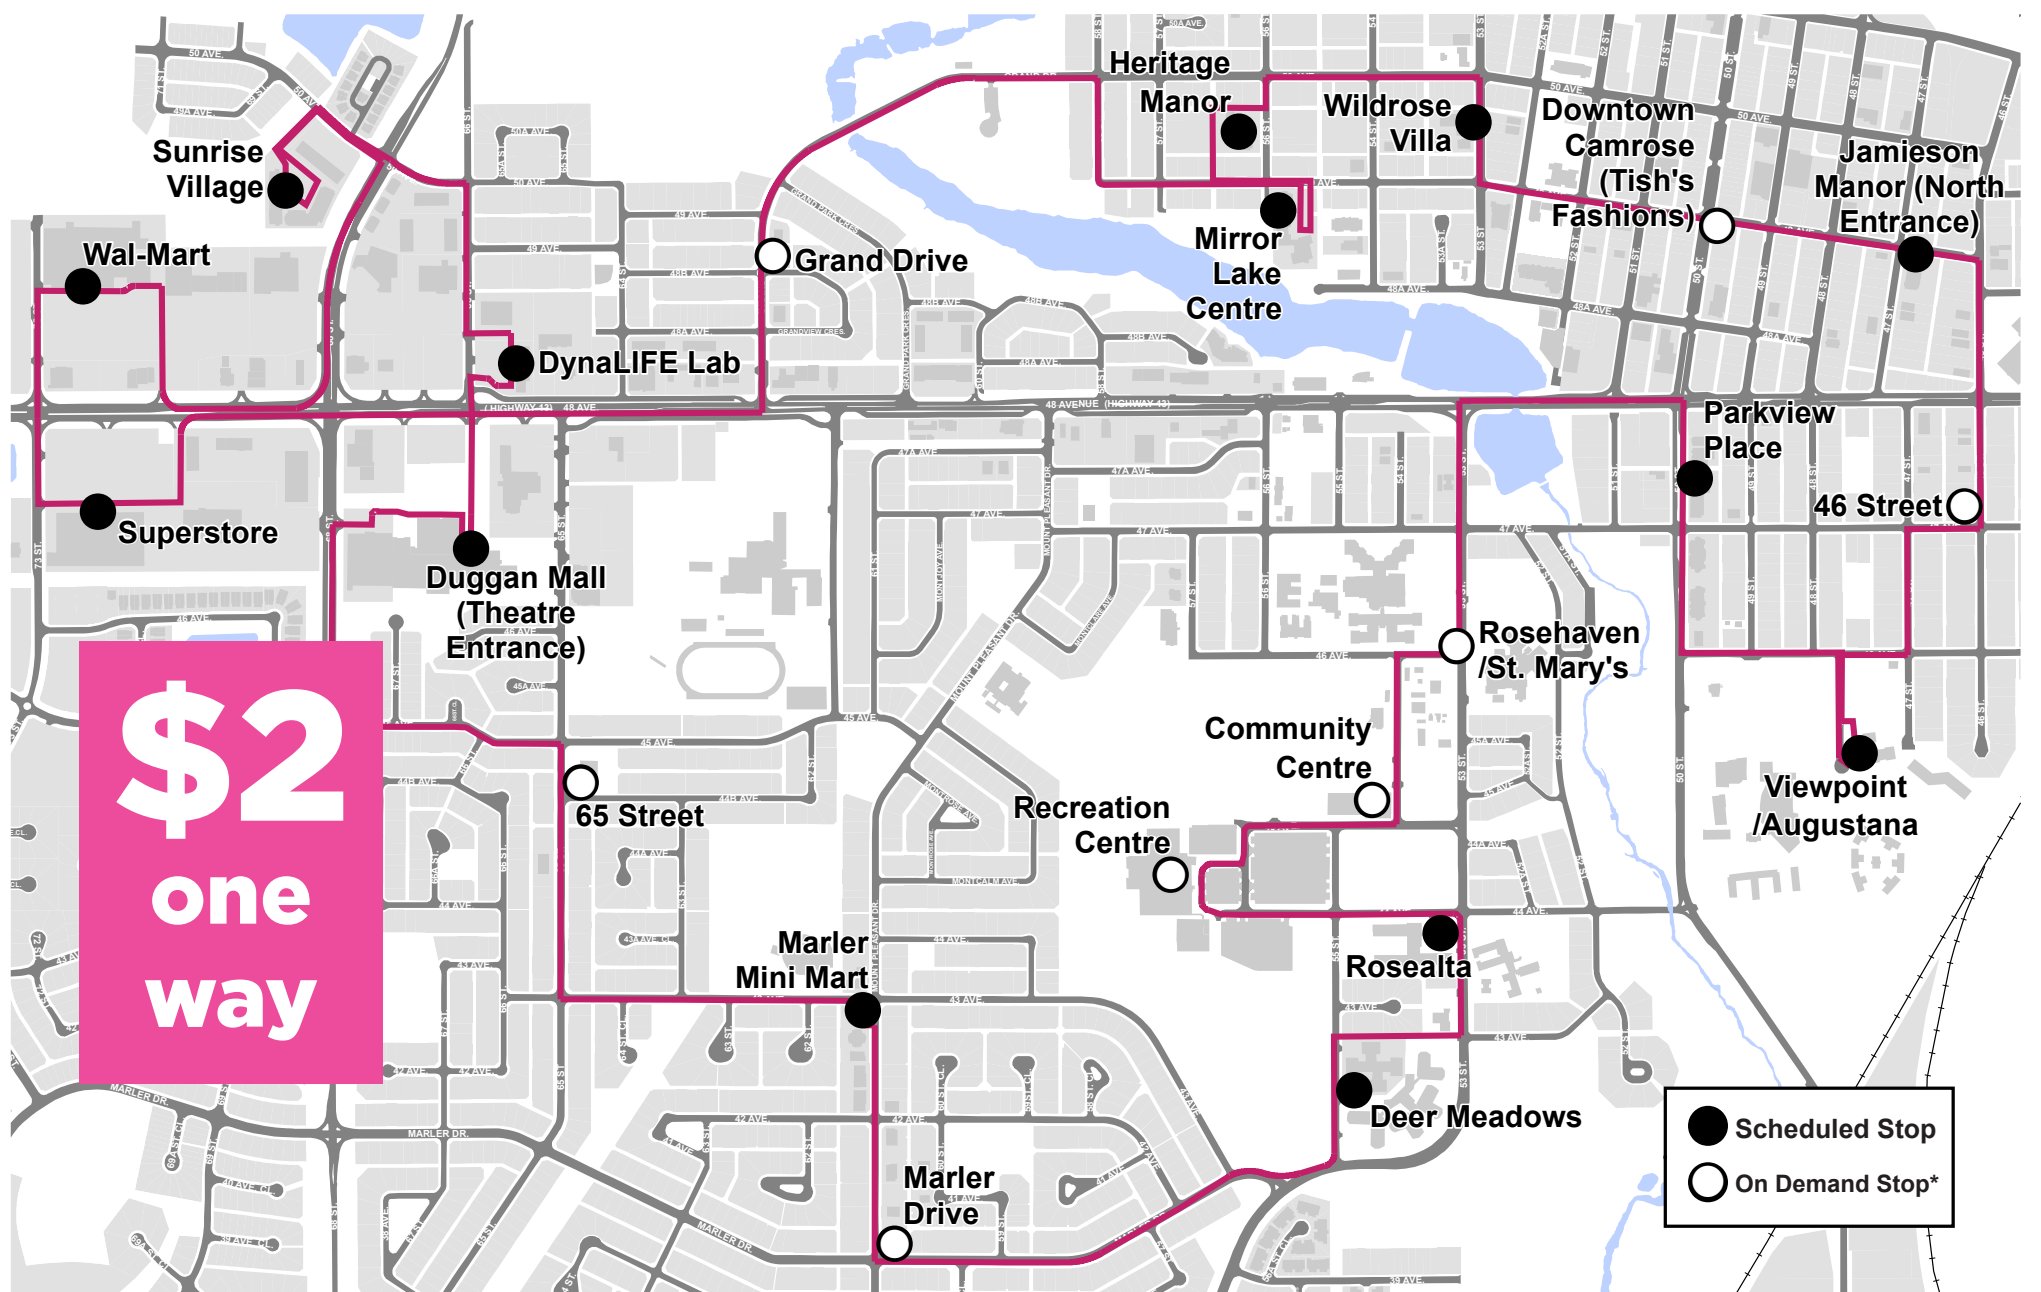

Tuesday, Thursday, Friday, and Saturday

*The bus will only stop at On Demand stops if passengers are clearly visible

Mirror Lake Centre	Heritage Manor	Wildrose Villa	Downtown Camrose (Tish's Fashions)	Jamieson Manor (North Entrance)	46 Street	Augustana	Parkview Place	St. Mary's Hospital	Community Centre	Recreation Centre
9:00 AM	9:02 AM	9:06 AM	9:07 AM	9:09 AM	9:11 AM	9:13 AM	9:17 AM	9:19 AM	9:20 AM	9:21 AM
10:00 AM	10:02 AM	10:06 AM	10:07 AM	10:09 AM	10:11 AM	10:13 AM	10:17 AM	10:19 AM	10:20 AM	10:21 AM
11:00 AM	11:02 AM	11:06 AM	11:07 AM	11:09 AM	11:11 AM	11:13 AM	11:17 AM	11:19 AM	11:20 AM	11:21 AM
12:00 PM	12:02 PM	12:06 PM	12:07 PM	12:09 PM	12:11 PM	12:13 PM	12:17 PM	12:19 PM	12:20 PM	12:21 PM
1:00 PM	1:02 PM	1:06 PM	1:07 PM	1:09 PM	1:11 PM	1:13 PM	1:17 PM	1:19 PM	1:20 PM	1:21 PM
2:00 PM	2:02 PM	2:06 PM	2:07 PM	2:09 PM	2:11 PM	2:13 PM	2:17 PM	2:19 PM	2:20 PM	2:21 PM
3:00 PM	3:02 PM	3:06 PM	3:07 PM	3:09 PM	3:11 PM	3:13 PM	3:17 PM	3:19 PM	3:20 PM	3:21 PM
4:00 PM	4:02 PM	4:06 PM	4:07 PM	4:09 PM	4:11 PM	4:13 PM	4:17 PM	4:19 PM	4:20 PM	4:21 PM

Rosealta	Deer Meadows	Mt Pleasant Drive	Marler	65 Street	Duggan Mall (Theatre Entrance)	Dynalife	Sunrise Village	Walmart	Superstore	Grand Drive
9:24 AM	9:27 AM	9:31 AM	9:32 AM	9:35 AM	9:38 AM	9:41 AM	9:44 AM	9:49 AM	9:53 AM	9:56 AM
10:24 AM	10:27 AM	10:31 AM	10:32 AM	10:35 AM	10:38 AM	10:41 AM	10:44 AM	10:49 AM	10:53 AM	10:56 AM
11:24 AM	11:27 AM	11:31 AM	11:32 AM	11:35 AM	11:38 AM	11:41 AM	11:44 AM	11:49 AM	11:53 AM	11:56 AM
12:24 PM	12:27 PM	12:31 PM	12:32 PM	12:35 PM	12:38 PM	12:41 PM	12:44 PM	12:49 PM	12:53 PM	12:56 PM
1:24 PM	1:27 PM	1:31 PM	1:32 PM	1:35 PM	1:38 PM	1:41 PM	1:44 PM	1:49 PM	1:53 PM	1:56 PM
2:24 PM	2:27 PM	2:31 PM	2:32 PM	2:35 PM	2:38 PM	2:41 PM	2:44 PM	2:49 PM	2:53 PM	2:56 PM
3:24 PM	3:27 PM	3:31 PM	3:32 PM	3:35 PM	3:38 PM	3:41 PM	3:44 PM	3:49 PM	3:53 PM	3:56 PM
4:24 PM	4:27 PM	4:31 PM	4:32 PM	4:35 PM	4:38 PM	4:41 PM	4:44 PM	4:49 PM	4:53 PM	4:56 PM